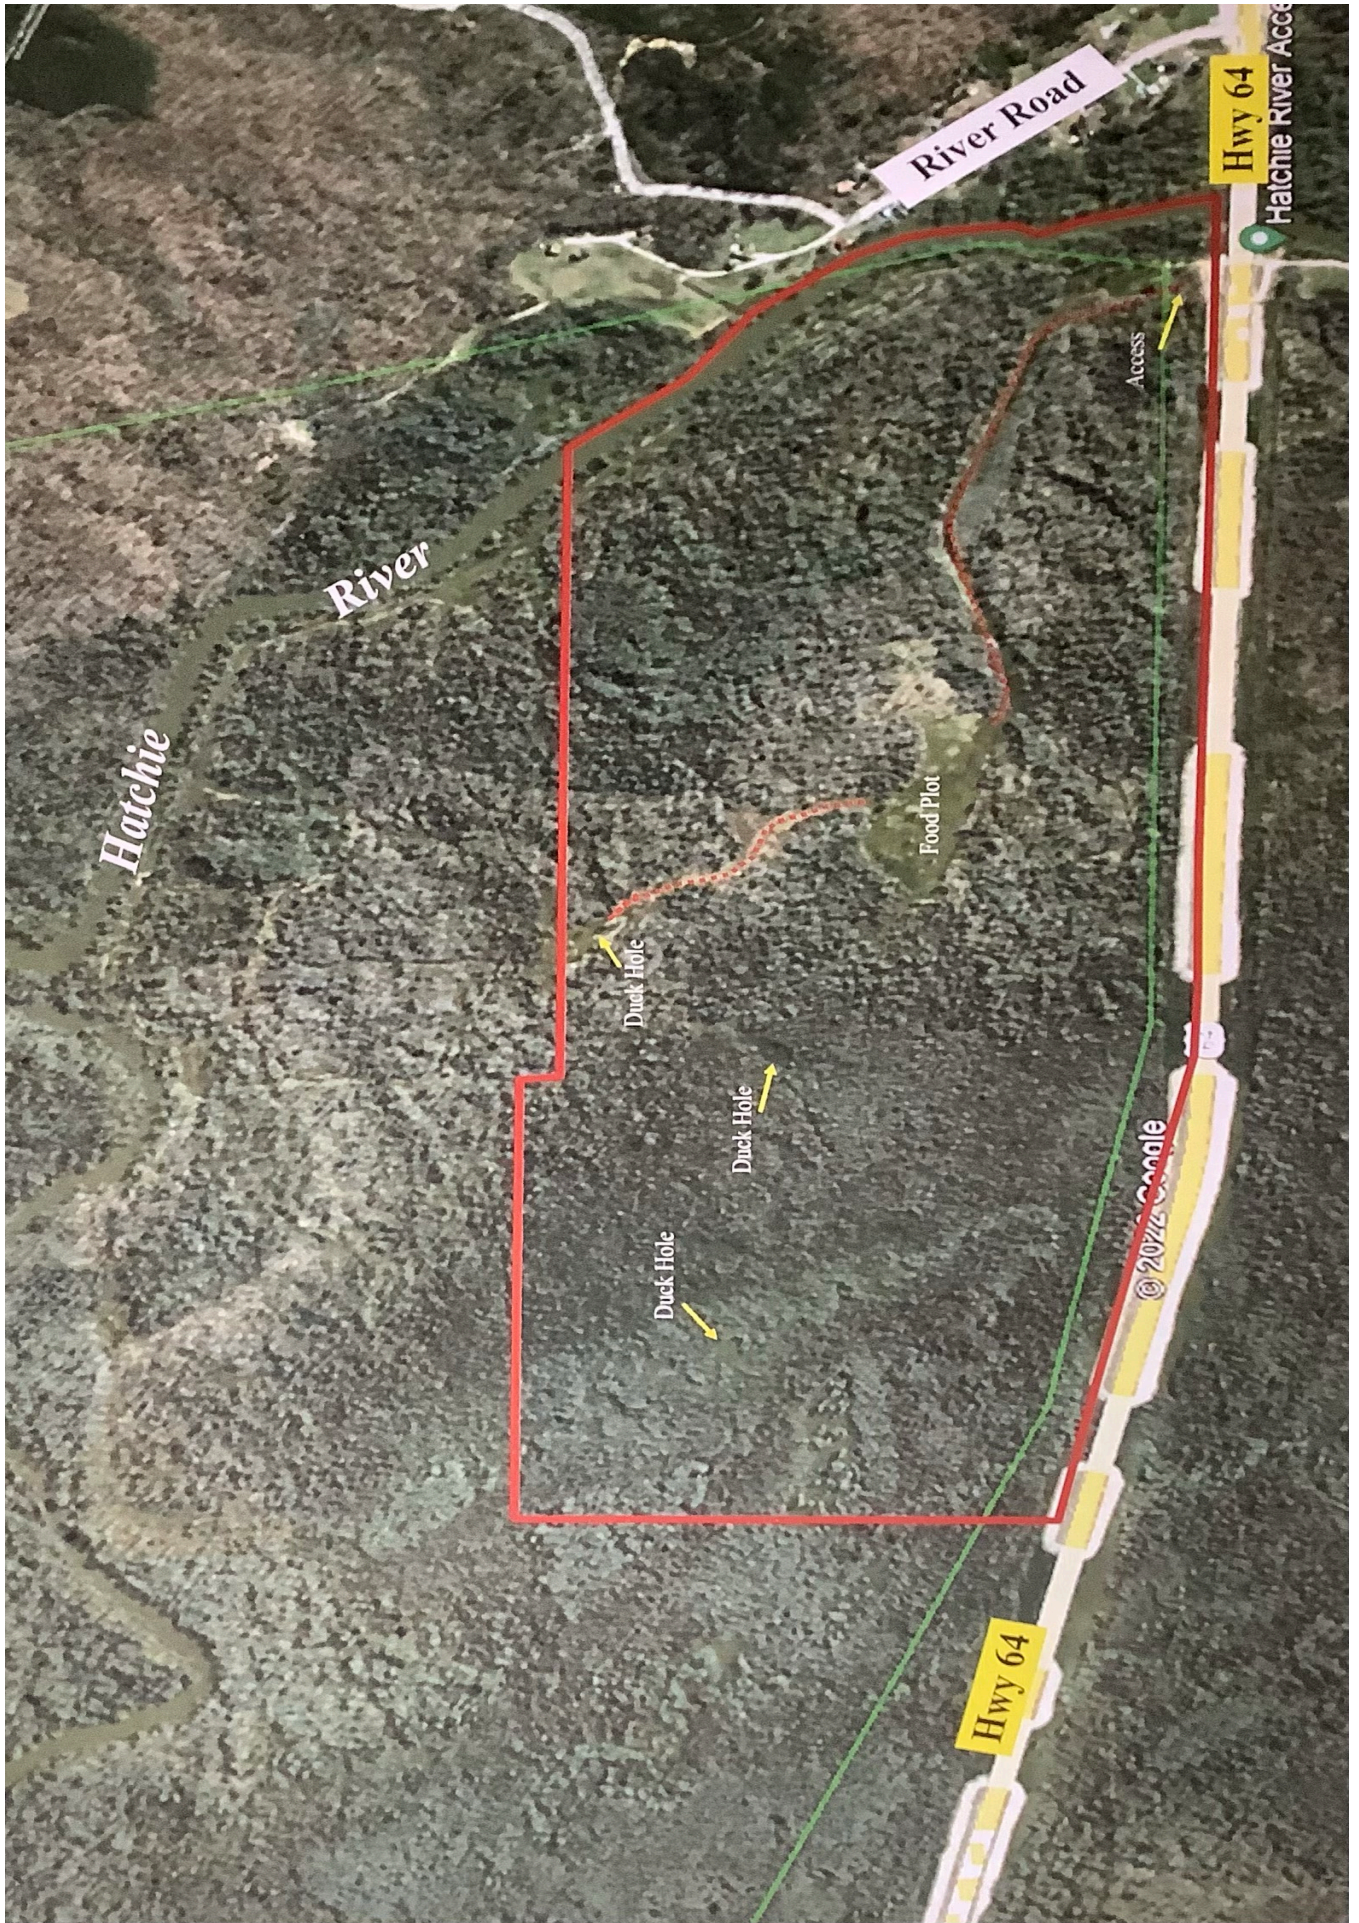

## 275 +/- Acres Hatchie River Hunting Land

**Location:** East on Hwy64 from Bolivar, TN for approximately 4 miles location on North side near Hatchie River access. (Memphis -70 miles, Jackson- 40 miles, Nashville- 160 miles)

**Acreage:** 275 +/-

Fantastic hunting opportunities including Duck, Deer & Turkey influenced by Hatchie River. Tract presents interior roads, developed food plots along with Duck holes with proven hunting. Gated access off Hwy 64 with over 1 mile of frontage along Hatchie River. Mixed bottomland hardwood species with mature Cypress, Tupelo & Oak Tree's creating the perfect home for holding game.

**Offering price~ \$577,500**

Overlooking Duck Hole with water control levee influenced by Hatchie River

Aerial view of Cypress Timber Duck hole

WYDZ Not Set 12/16/2022 16:16:51 PM Trigger 23 11°C 52°F 100%