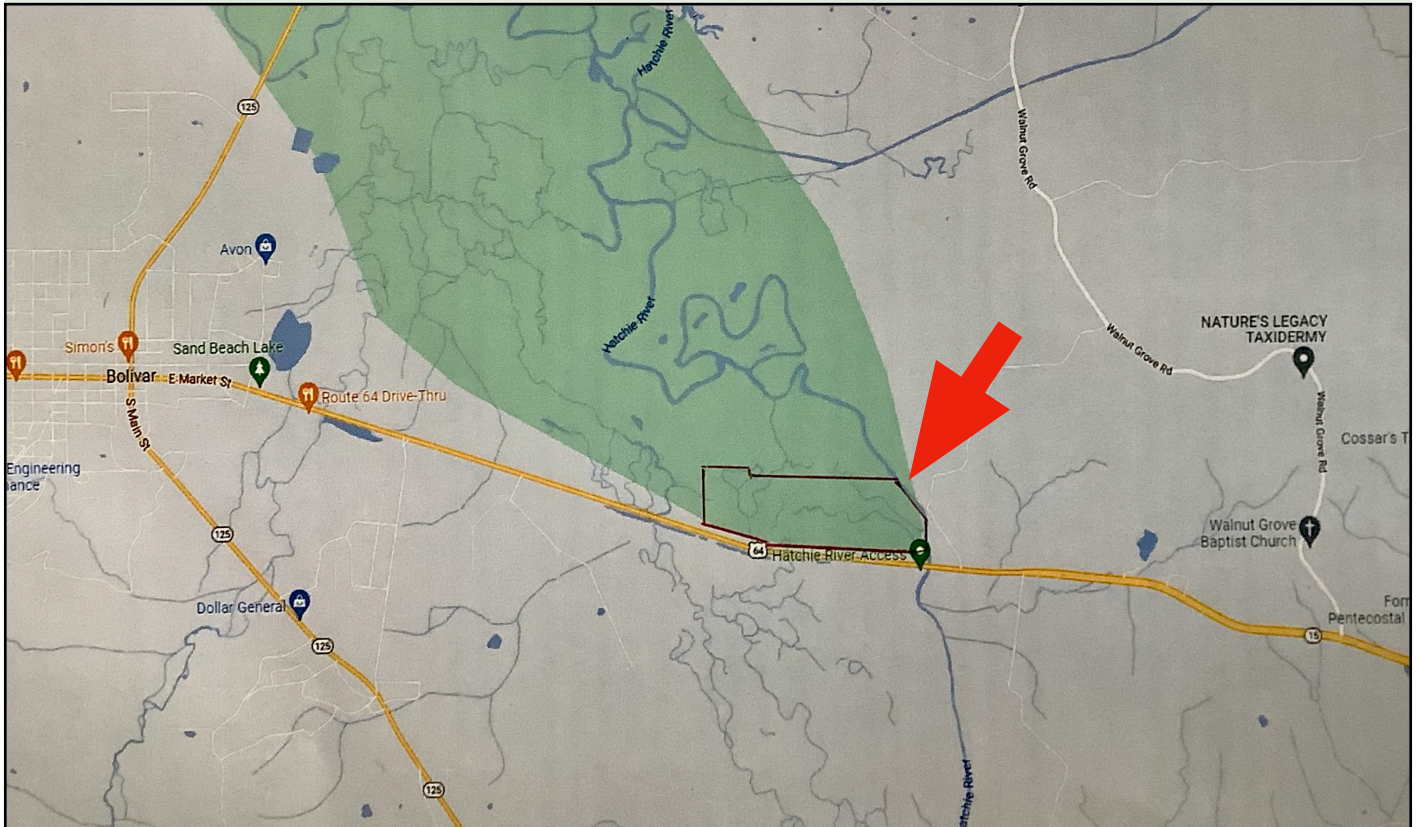

## 275 +/- Acres Hatchie River Hunting Land

**Location:** East on Hwy64 from Bolivar, TN for approximately 4 miles location on North side near Hatchie River access. (Memphis -70 miles, Jackson- 40 miles, Nashville- 160 miles)

**Acreage:** 275 +/-

Fantastic hunting opportunities including Duck, Deer & Turkey influenced by Hatchie River. Tract presents interior roads, developed food plots along with Duck holes with proven hunting. Gated access off Hwy 64 with over 1 mile of frontage along Hatchie River. Mixed bottomland hardwood species with mature Cypress, Tupelo & Oak Tree's creating the perfect home for holding game.

**Offering price~ \$577,500**

Overlooking Duck Hole with water control levee influenced by Hatchie River

Aerial view of Cypress Timber Duck hole

WYDZ Not Set 12/16/2022 16:16:51 PM Trigger 23 11°C 52°F 100%